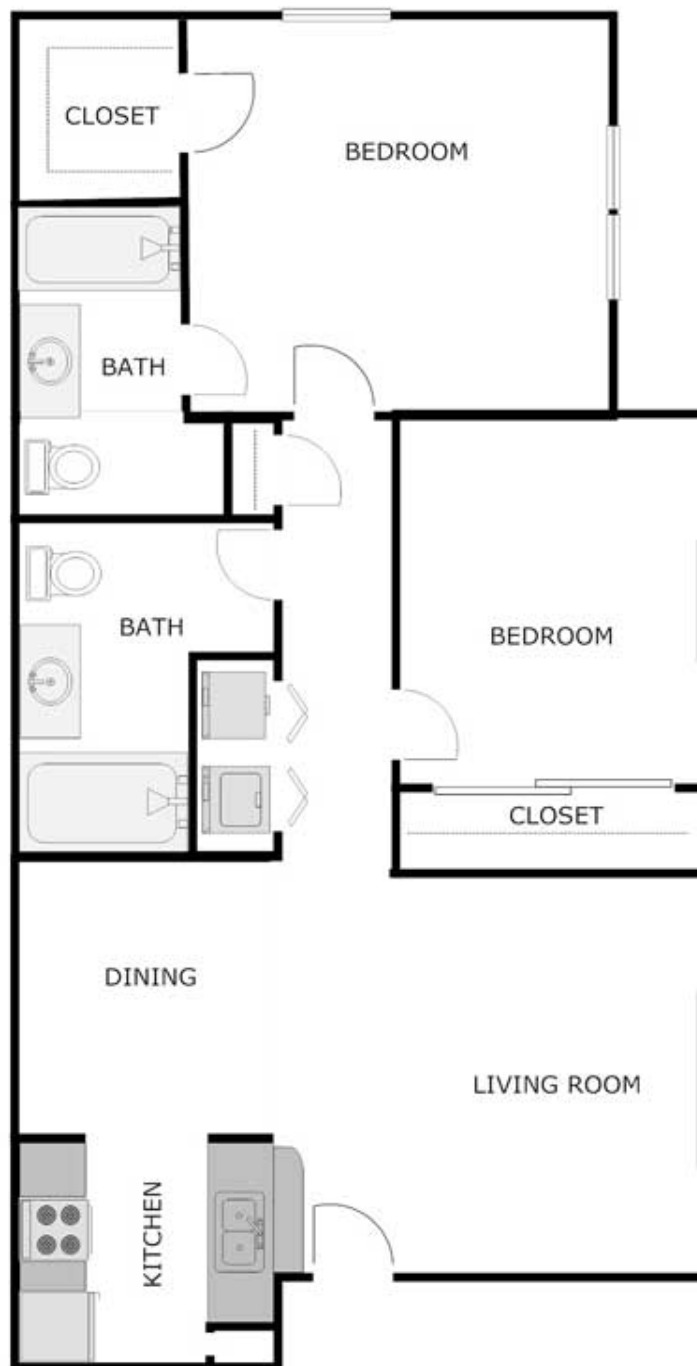

## 2 Bedroom 2 Bath Apartment

933 Sq. Ft.